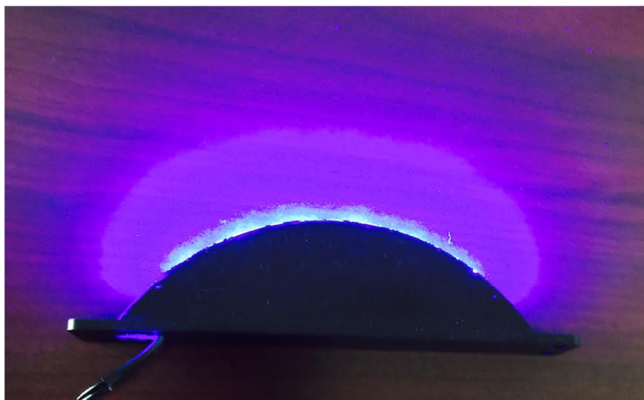

Arc Light - Patent Pending

RDI introduces another first: the Arc Light. This Patent Pending fixture provides illumination through a wide arc, shedding light on areas that previously had been difficult to reach.

In addition, the Arc Light is easy to install. Unlike standard long strip lighting with time-consuming multiple attachments, the Arc Light is a single product. It can be installed on flat, curved or angled areas of the boat, even in hard-to-light areas, providing safe illumination where otherwise impossible.

Standard with RGB lighting, the Arc Light provides a variety of colors instantly, making it easy to change the ambiance of the boat.

- Standard with RGB lighting
- Easy to install
- Possible to install one or multiple on many different types of surfaces, even difficult-to-light areas
- Patent Pending
- Illuminates in wide arc