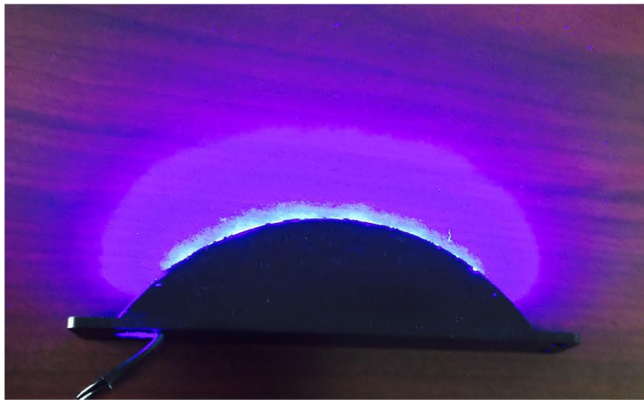

Arc Light - Patent Pending

RDI introduces another first: the Arc Light. This Patent Pending fixture provides illumination through a wide arc, shedding light on areas that previously had been difficult to reach.

In addition, the Arc Light is easy to install. Unlike standard long strip lighting with time-consuming multiple attachments, the Arc Light is a single product. It can be installed on flat, curved or angled areas of the boat, even in hard-to-light areas, providing safe illumination where otherwise impossible.

Standard with RGB lighting, the Arc Light provides a variety of colors instantly, making it easy to change the ambiance of the boat.

- Standard with RGB lighting
- Easy to install
- Possible to install one or multiple on many different types of surfaces, even difficult-to-light areas
- Patent Pending
- Illuminates in wide arc